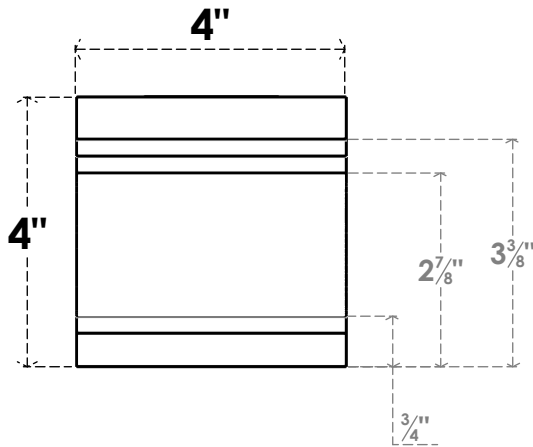

ITEM NUMBER: RFTURO040X04000X28000X004PEC00RCPR

4"W X 4"H X 28"L TIMBERTHANE ROUGH CEDAR PESCADERO FAUX WOOD OPEN RAFTER TAIL, 4"L END, PRIMED TAN

SIDE PROFILE

FRONT PROFILE

ISOMETRIC

GENERATED DATE : 03/02/2023