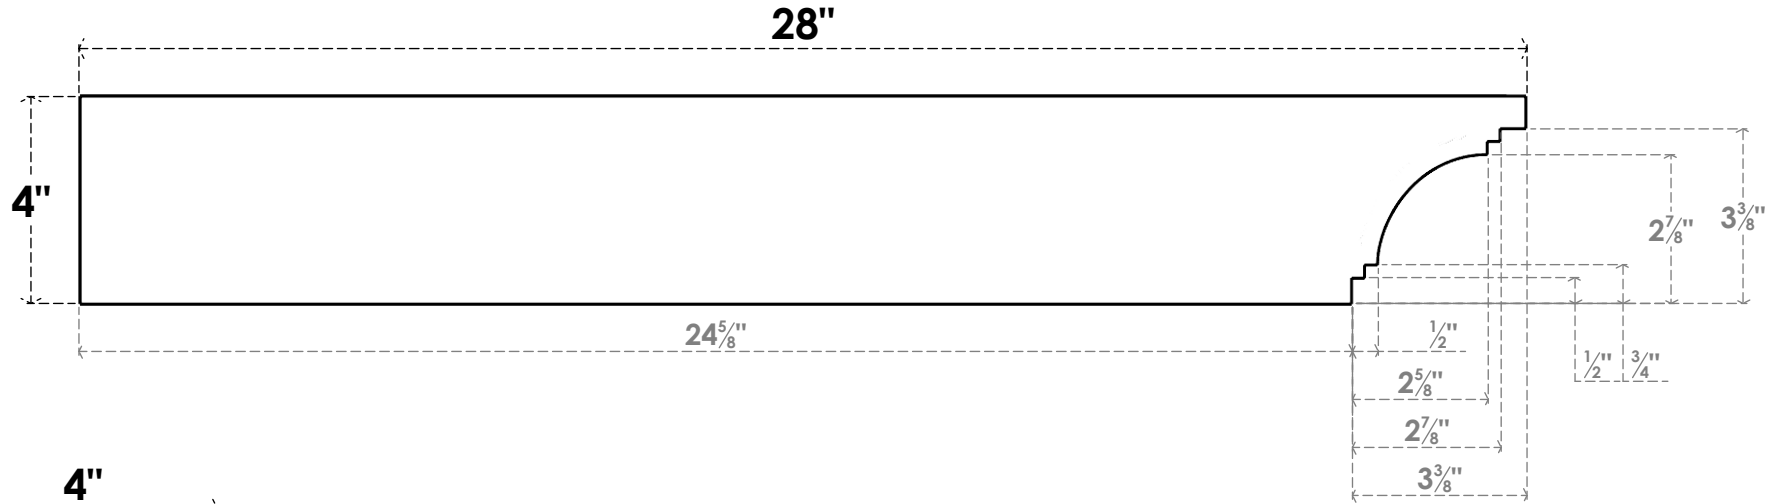

ITEM NUMBER: RFTURO040X04000X28000X004PEC00RCPR

4"W X 4"H X 28"L TIMBERTHANE ROUGH CEDAR PESCADERO FAUX WOOD OPEN RAFTER TAIL, 4"L END, PRIMED TAN

SIDE PROFILE

FRONT PROFILE

ISOMETRIC

GENERATED DATE : 03/02/2023